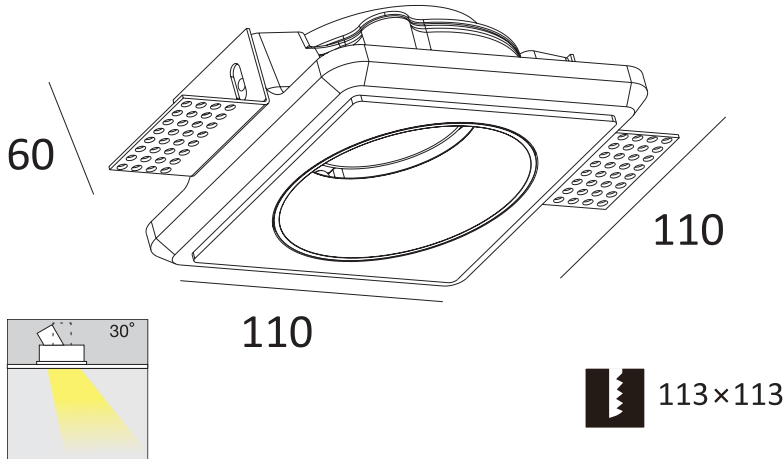

MAVERICK SPOT LIGHT

TECHNICAL SHEET
KL-SP00005

KEYLIGHT

SPAIN

PRODUCTOS DE ILUMINACION

DRAWING

REFLECTOR

Silver

SPECIFICATIONS

Product Code	KL-SP00005
Power	GU10/MR16
Input	220-240V
Material	Gypsum
Adjustable	30°
Dimensions	110mm*110mm*60mm
Cut-out	113mm*113mm