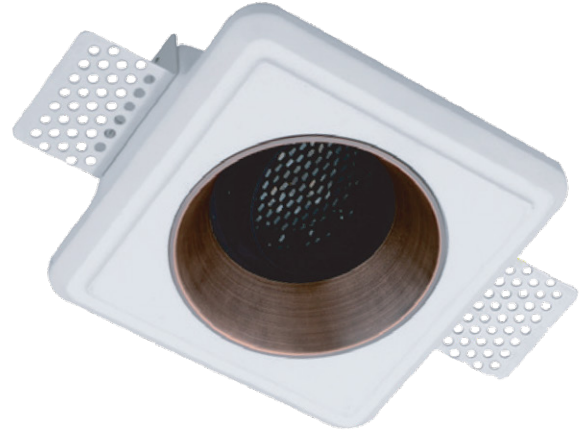

MAVERICK SPOT LIGHT

TECHNICAL SHEET
KL-SP00005

KEYLIGHT

SPAIN

PRODUCTOS DE ILUMINACION

DRAWING

REFLECTOR

Silver

Black

Gold

Bronze

Honeycomb

Glass

Liner Spread Lens

Frosted Glass

Softening Lens

SPECIFICATIONS

Product Code	KL-SP00005
Power	GU10/MR16
Input	220-240V
Material	Gypsum
Adjustable	30°
Dimensions	110mm*110mm*60mm
Cut-out	113mm*113mm